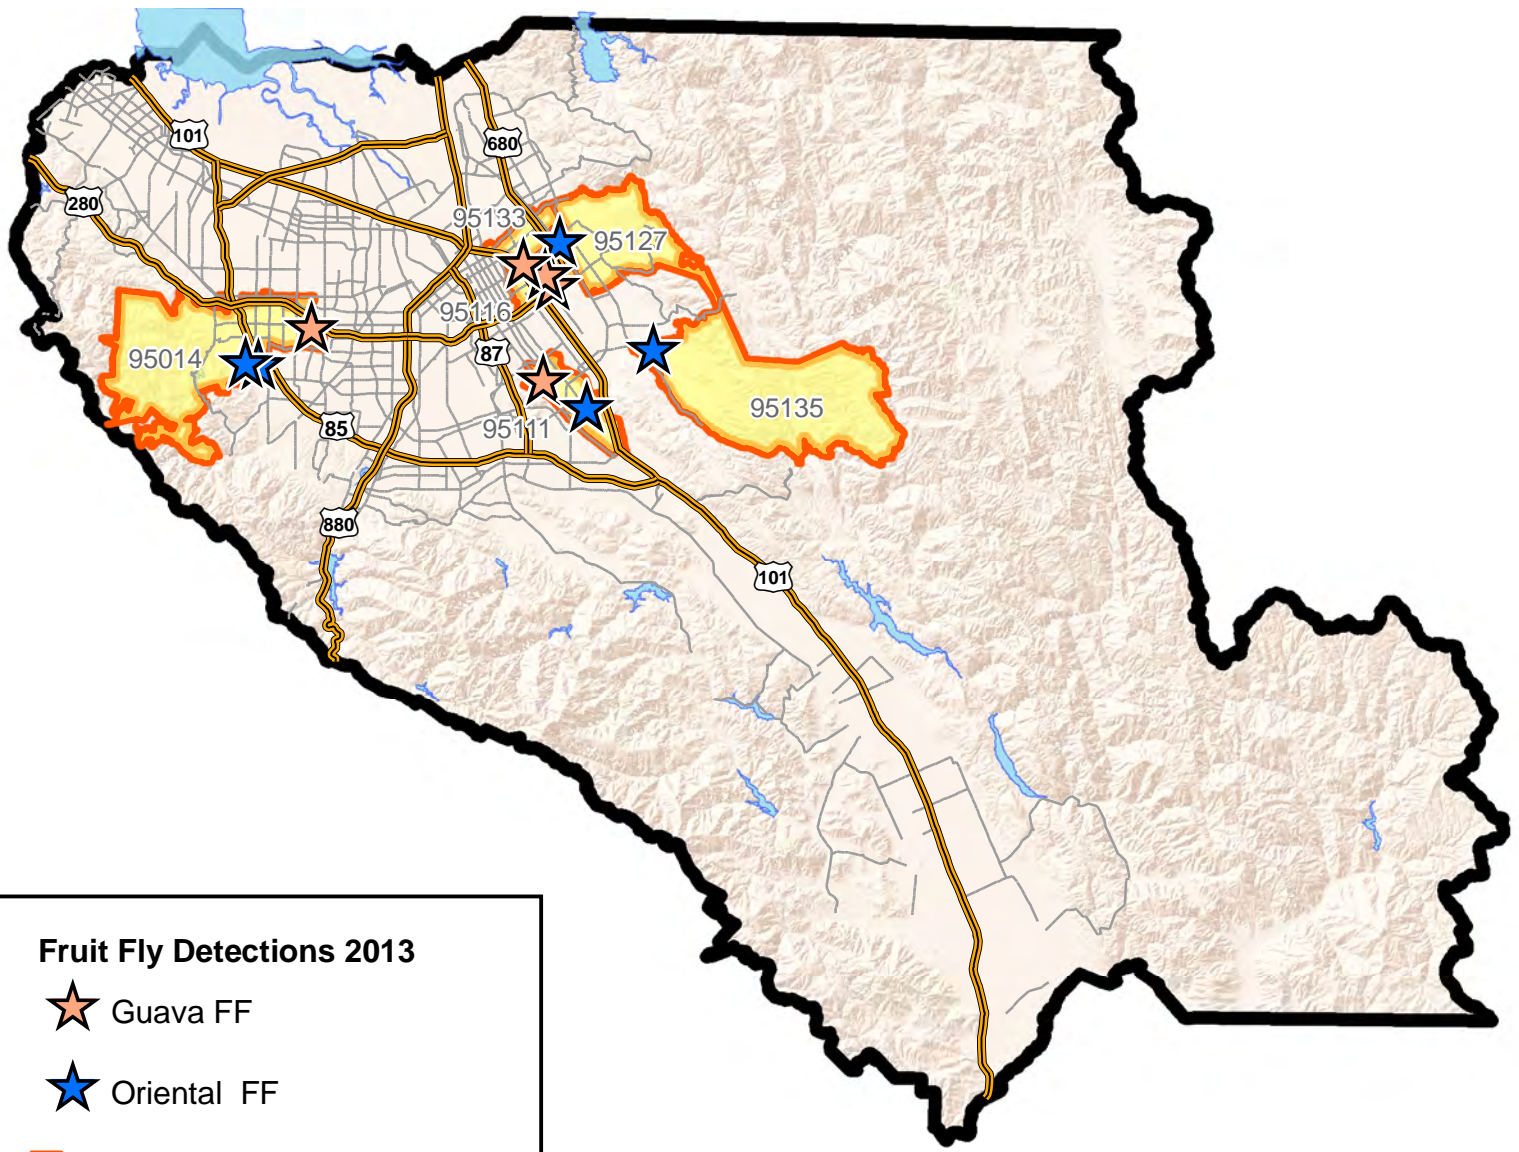

Zip Codes with Exotic Fly Finds			
ZIP Code	Number of Flies	Species	Year
95014	1	Guava	2013
95014	2	Oriental	2013
95111	1	Guava	2013
95111	1	Oriental	2013
95116	2	Oriental	2013
95127	1	Oriental	2013
95133	1	Oriental	2013
95135	1	Oriental	2013

Fruit Fly Detections 2013

-  Guava FF
-  Oriental FF
-  ZIP Codes with Fly Detections
-  Freeways
-  Major Roads

**Fruit Fly Species
Santa Clara County
Distribution of finds**

Year 2013