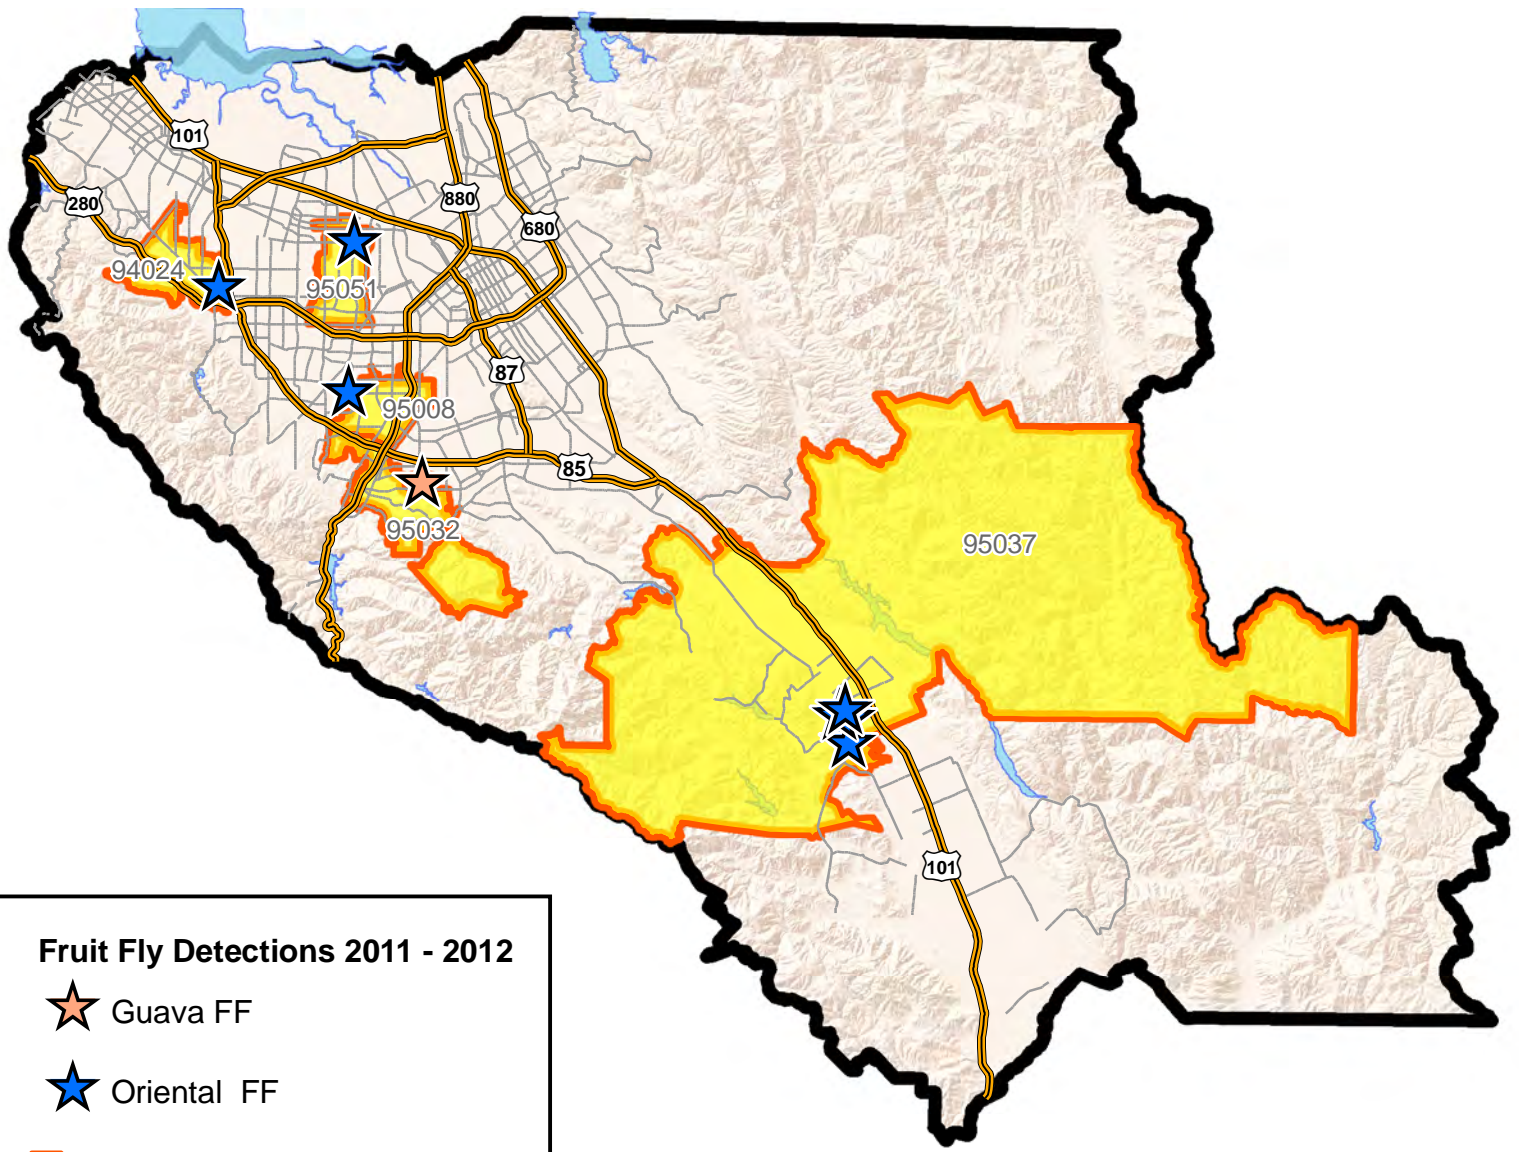

Zip Codes with Exotic Fly Finds			
ZIP Code	Number of Flies	Species	Year
94024	1	Oriental	2011
95008	1	Oriental	2011
95032	1	Guava	2012
95037	4	Oriental	2012
95051	1	Oriental	2012

Fruit Fly Detections 2011 - 2012

- Guava FF
- Oriental FF
- ZIP Codes with Fly Detections
- Freeways
- Major Roads

**Fruit Fly Species
Santa Clara County
Distribution of finds**

Years 2011- 2012