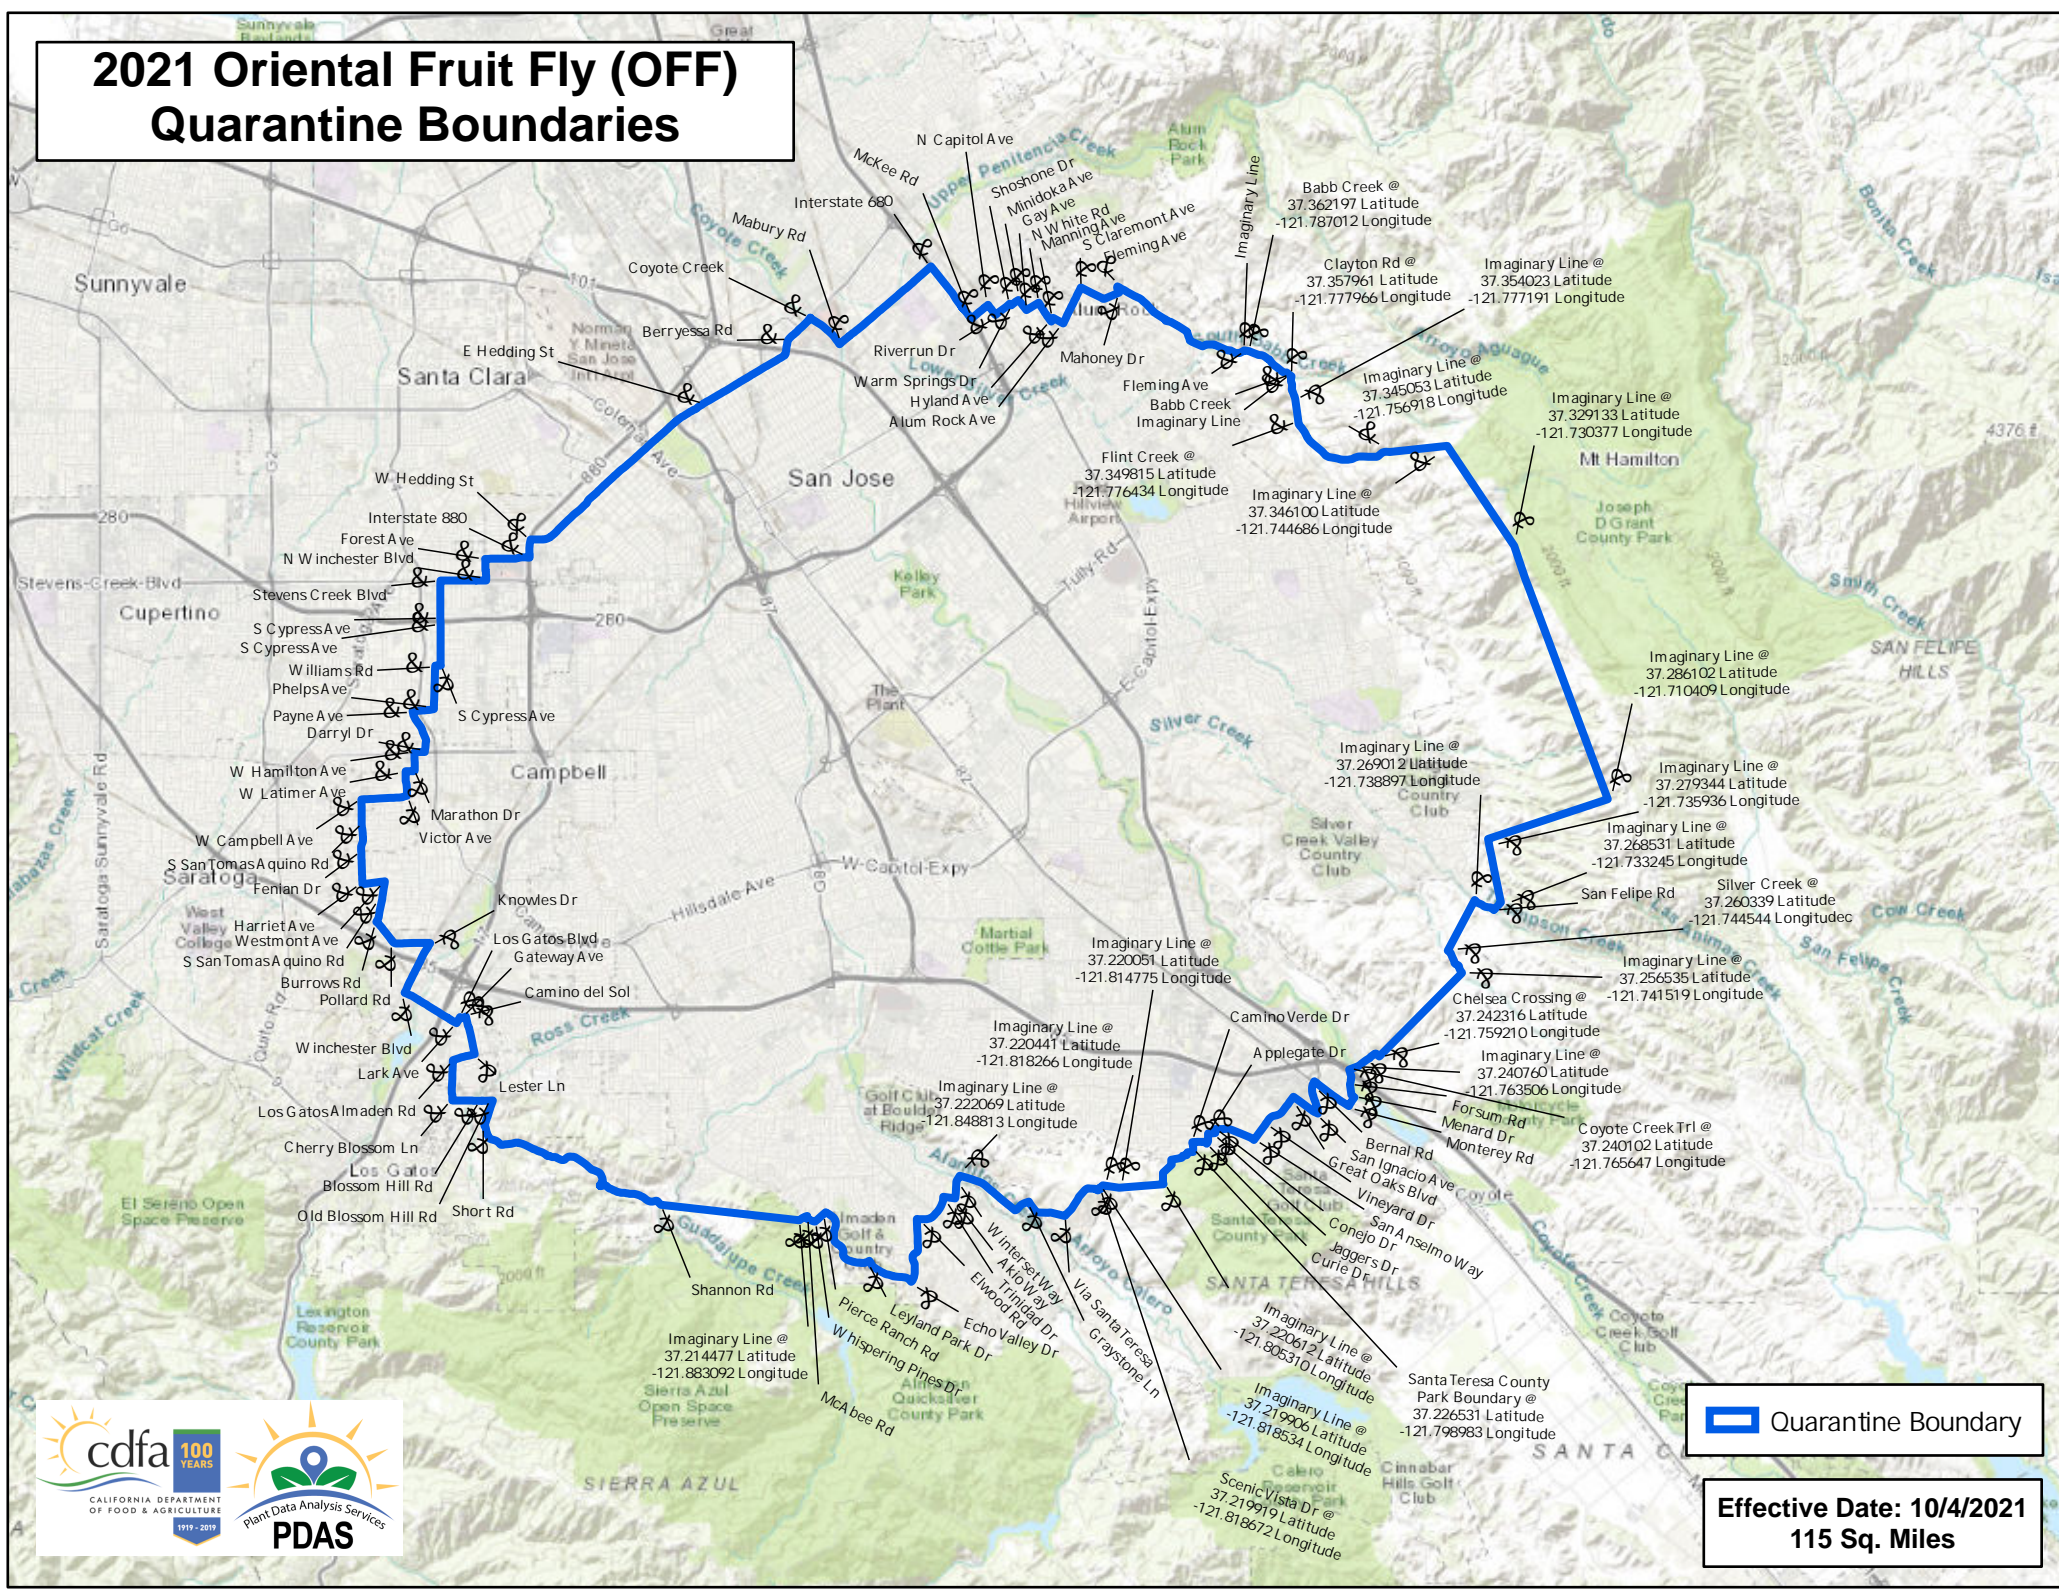

# 2021 Oriental Fruit Fly (OFF) Quarantine Boundaries

 Quarantine Boundary

**Effective Date: 10/4/2021**  
**115 Sq. Miles**