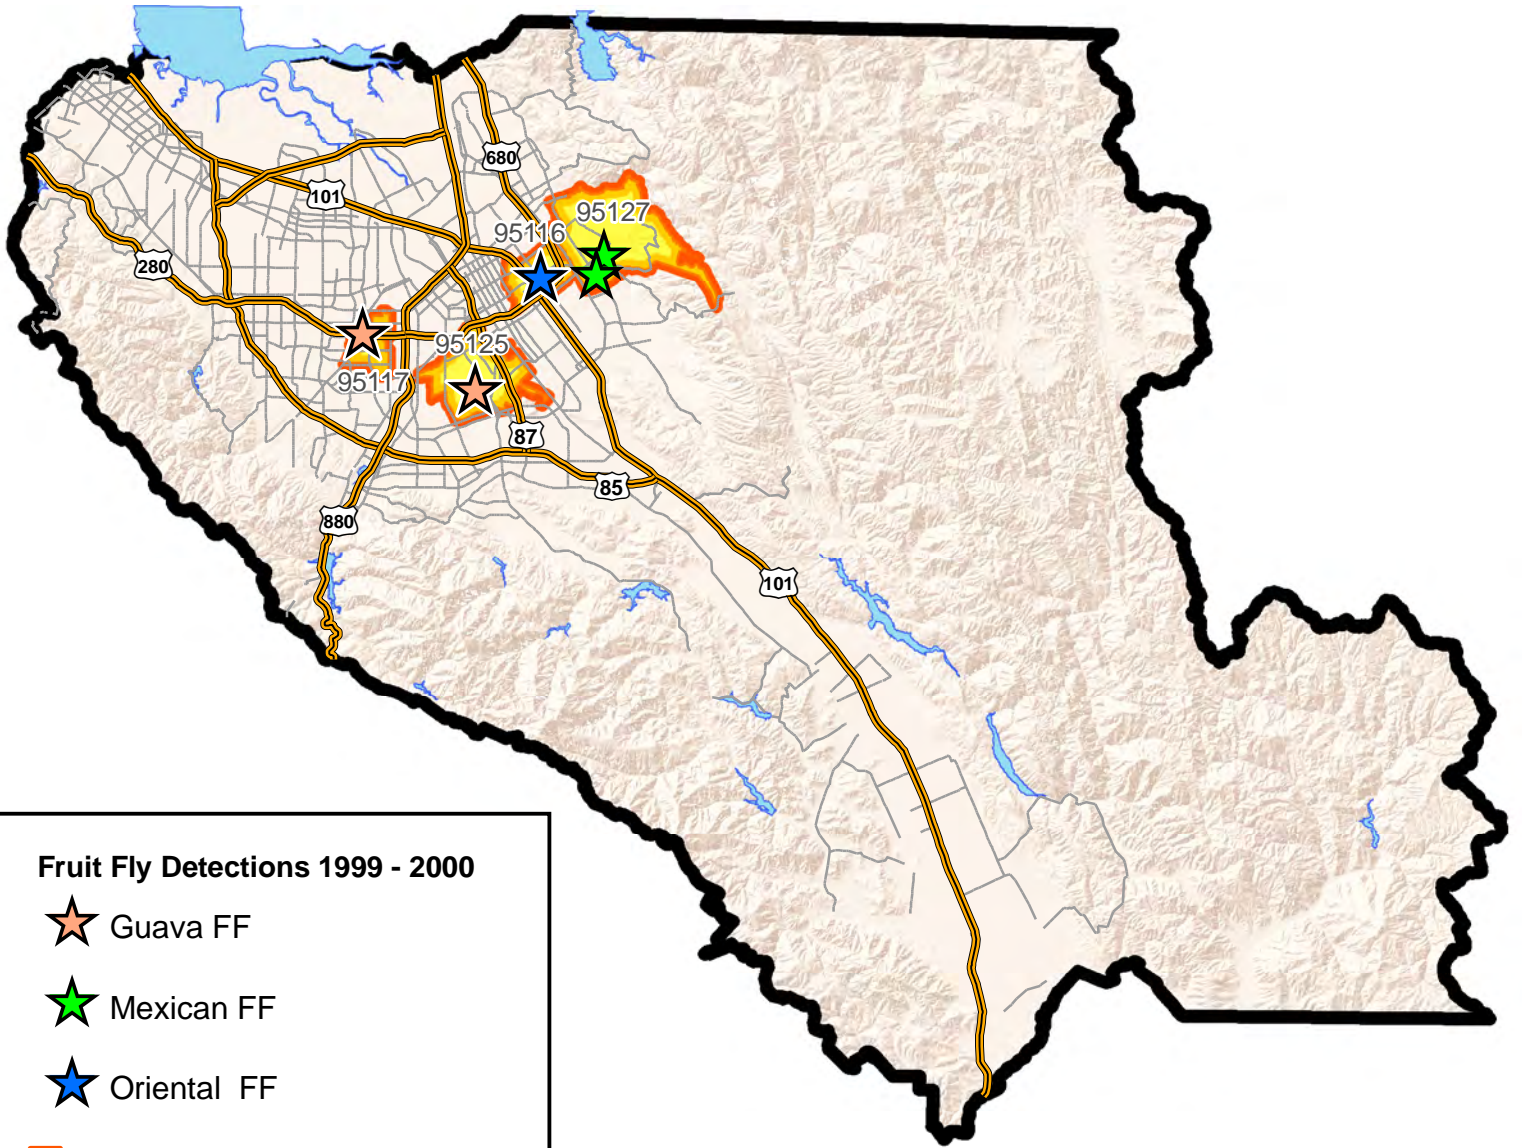

Zip Codes with Exotic Fly Finds			
ZIP Code	Number of Flies	Species	Year
95116	1	Oriental	1999
95117	1	Guava	2000
95125	1	Guava	2000
95127	1	Mexican	1999
95127	1	Mexican	2000

Fruit Fly Detections 1999 - 2000

- Guava FF
- Mexican FF
- Oriental FF
- ZIP Codes with Fly Detections
- Freeways
- Major Roads

**Fruit Fly Species
Santa Clara County
Distribution of finds**

Years 1999 - 2000