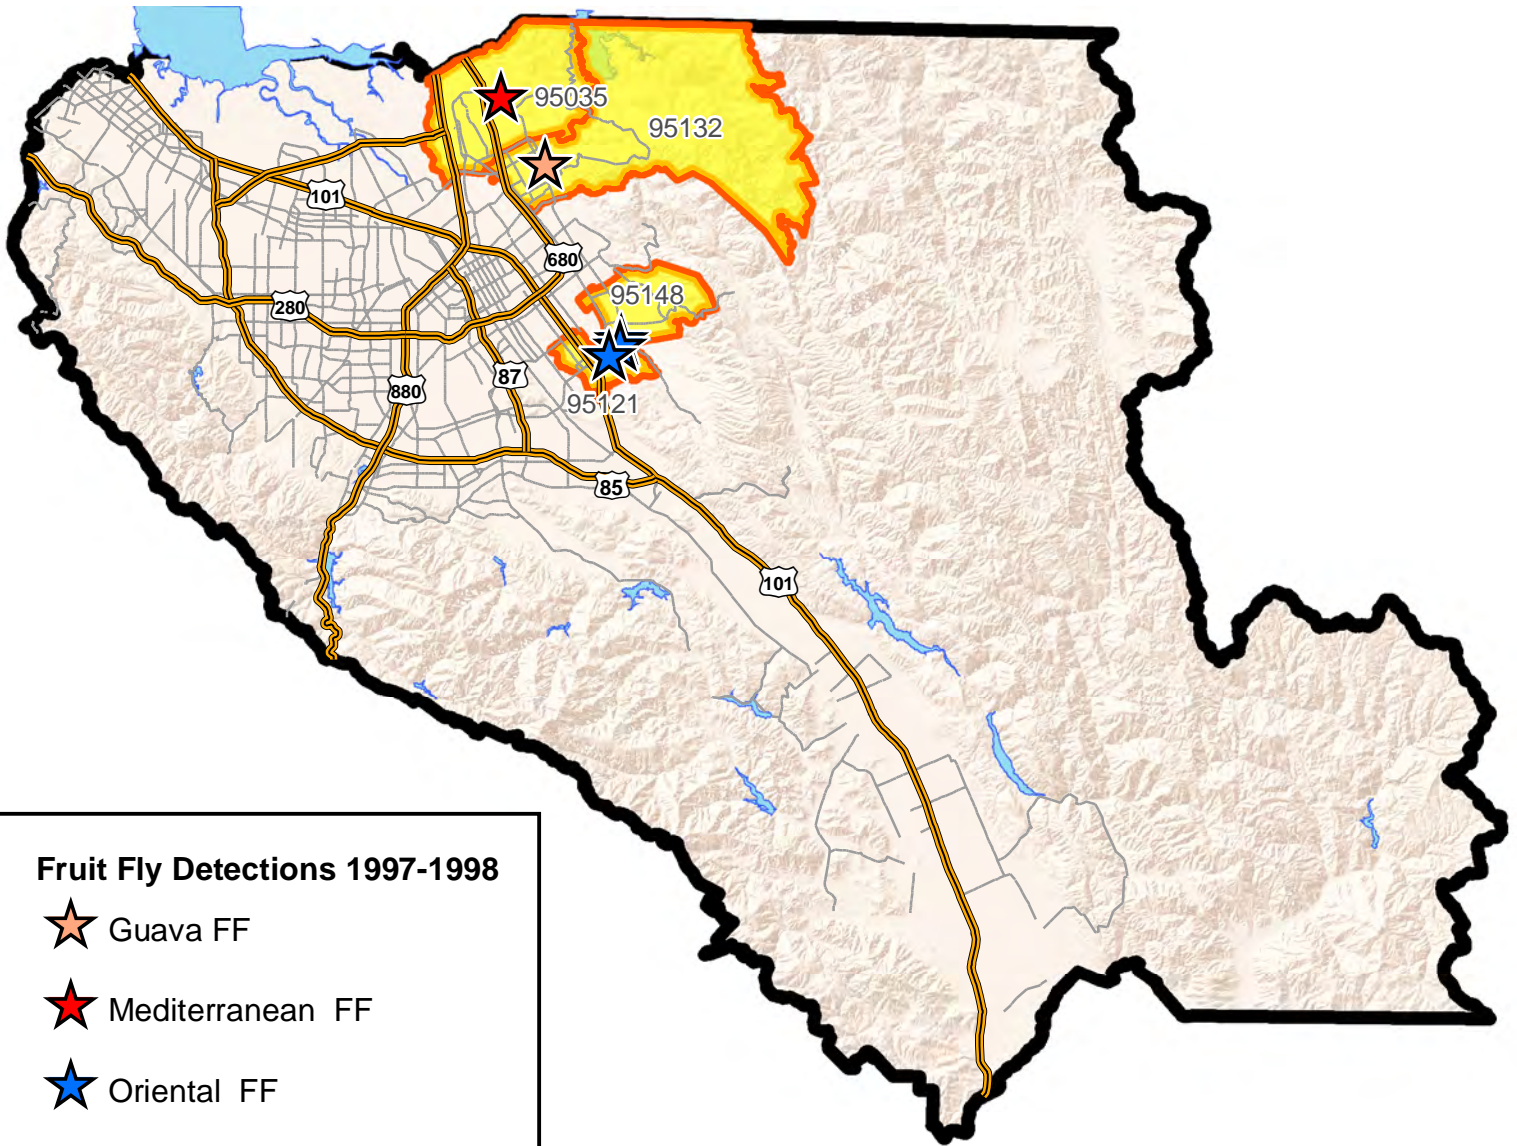

### Zip Codes with Exotic Fly Finds

ZIP Code	Number of Flies	Species	Year
95035	1	Medfly	1997
95121	1	Oriental	1998
95132	1	Guava	1997
95148	2	Oriental	1998

### Fruit Fly Detections 1997-1998

- Guava FF
- Mediterranean FF
- Oriental FF
- ZIP Codes with Fly Detections
- Freeways
- Major Roads

**Fruit Fly Species  
Santa Clara County  
Distribution of finds**

**Years 1997 - 1998**