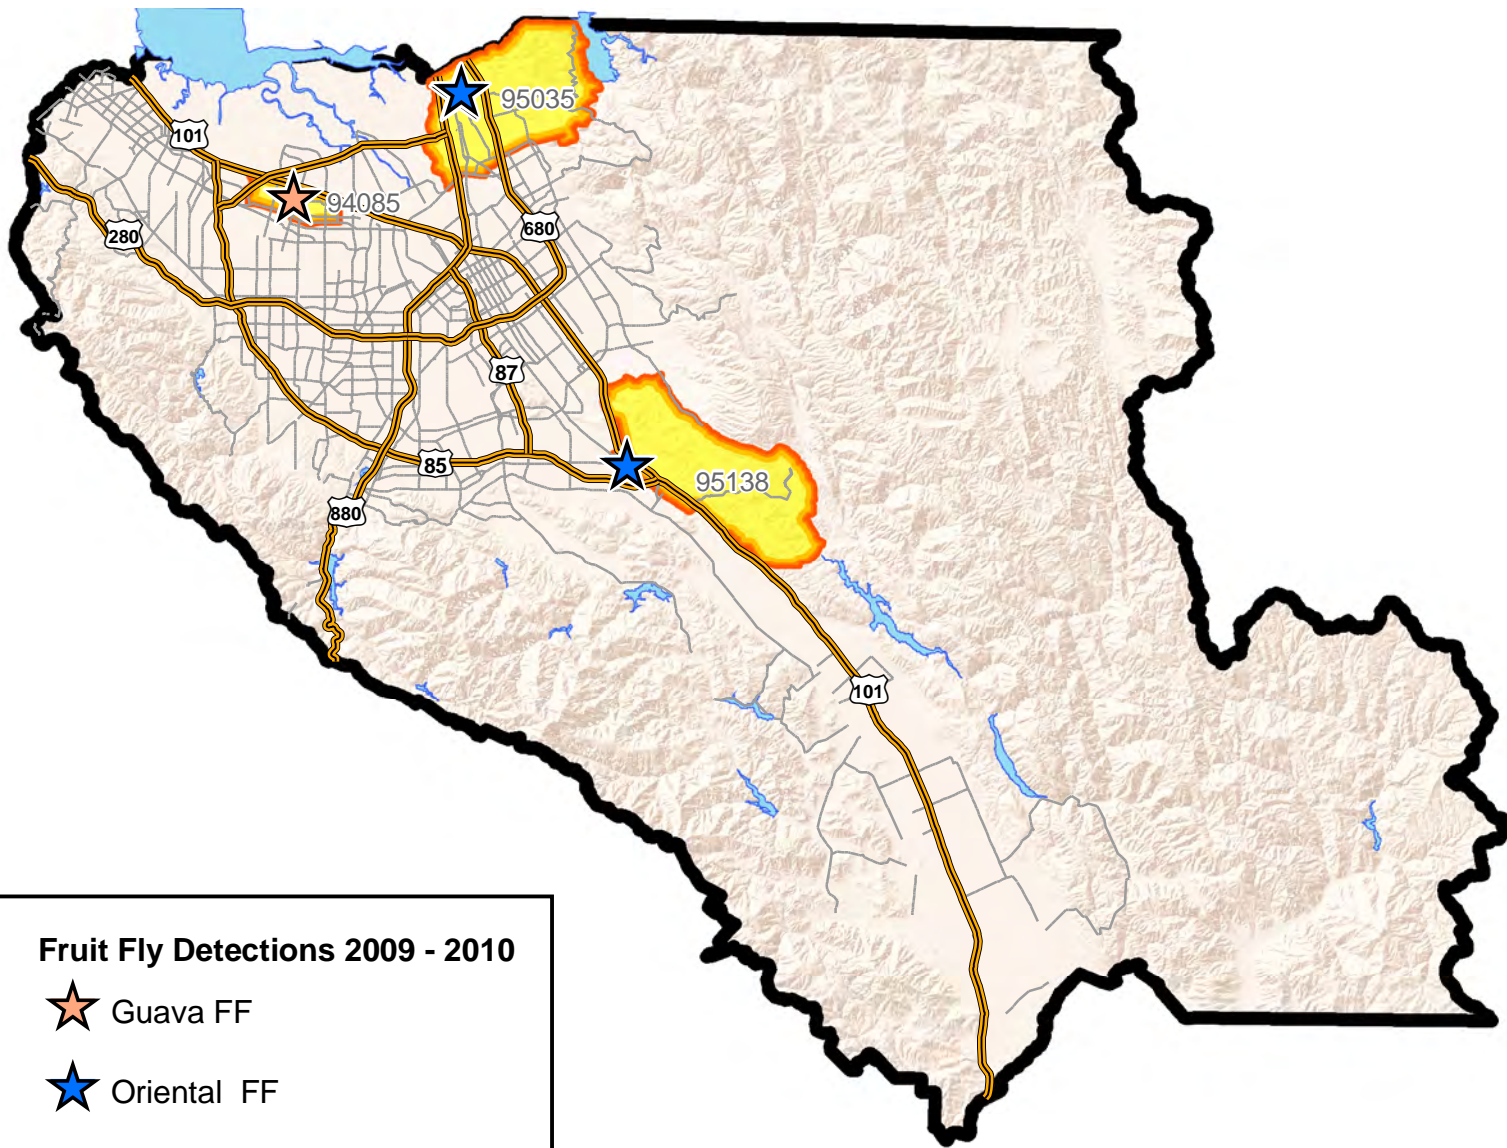

Zip Codes with Exotic Fly Finds			
ZIP Code	Number of Flies	Species	Year
94085	1	Guava	2009
95035	2	Oriental	2010
95138	1	Oriental	2009

Fruit Fly Detections 2009 - 2010

- Guava FF
- Oriental FF
- ZIP Codes with Fly Detections
- Freeways
- Major Roads

**Fruit Fly Species
Santa Clara County
Distribution of finds**

Years 2009 - 2010