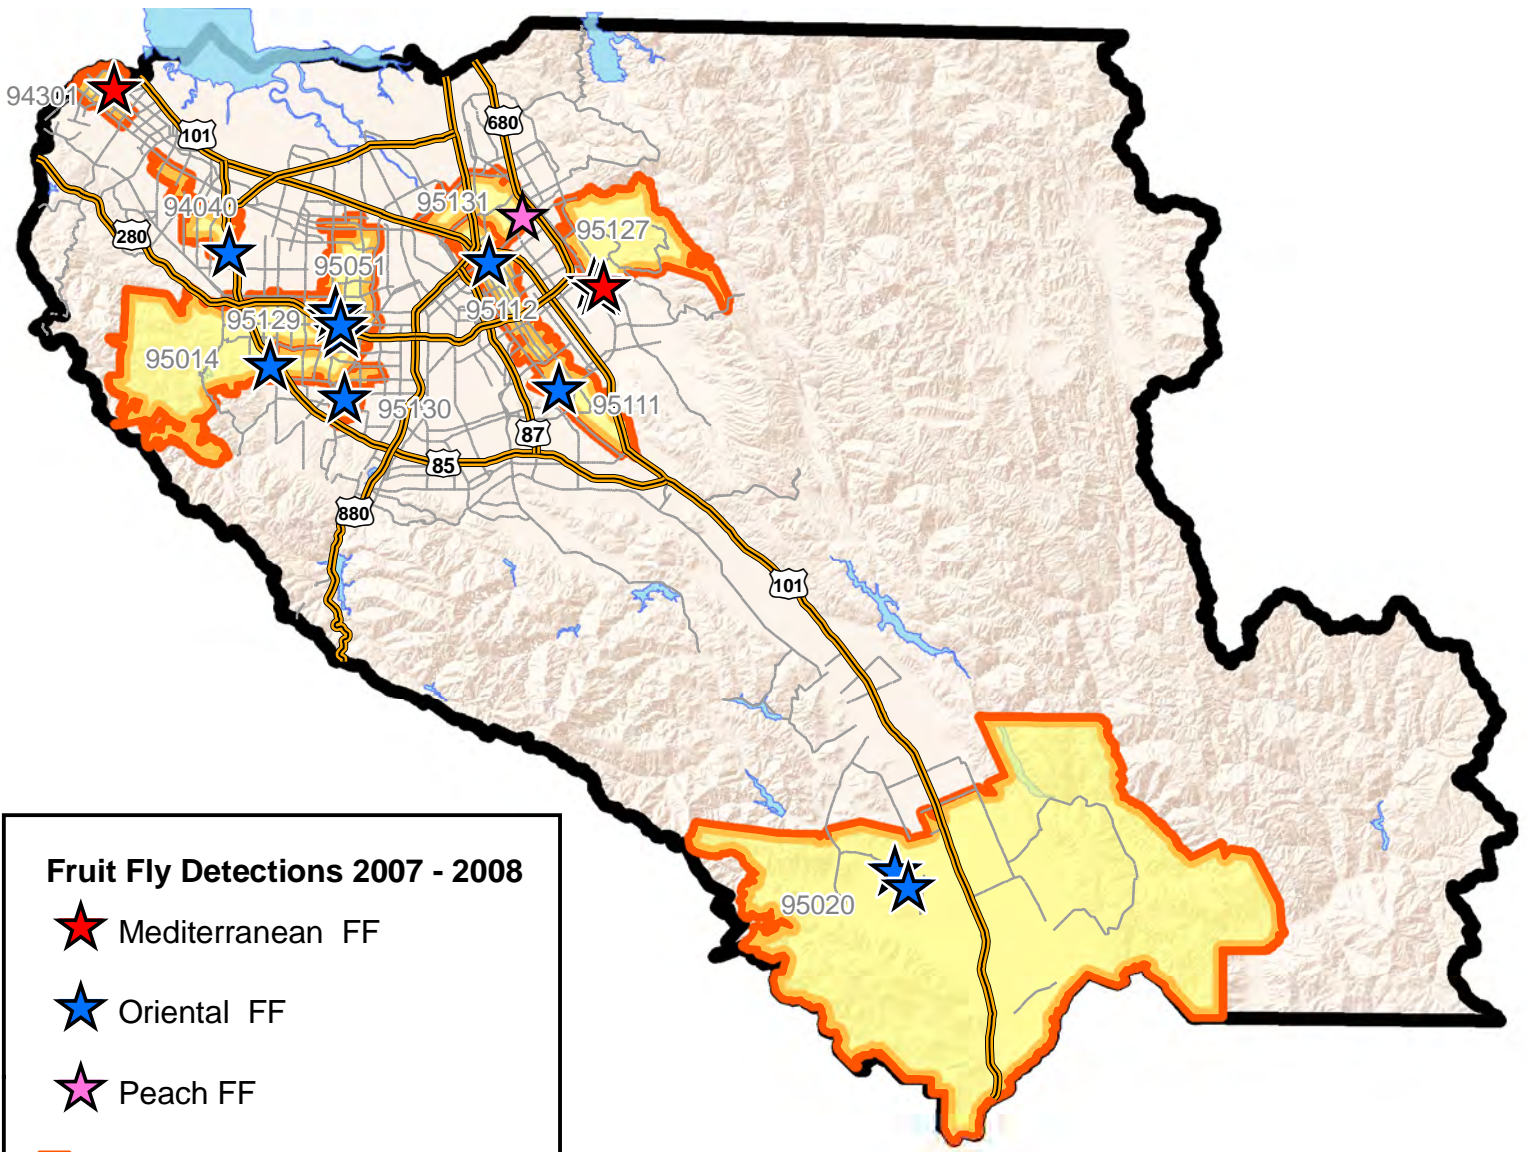

| Zip Codes with Exotic Fly Finds |                 |          |      |          |                 |          |      |
|---------------------------------|-----------------|----------|------|----------|-----------------|----------|------|
| ZIP Code                        | Number of Flies | Species  | Year | ZIP Code | Number of Flies | Species  | Year |
| 94040                           | 1               | Oriental | 2008 | 95127    | 7               | Medfly   | 2007 |
| 94301                           | 1               | Medfly   | 2008 | 95129    | 1               | Oriental | 2008 |
| 95014                           | 1               | Oriental | 2007 | 95130    | 1               | Oriental | 2007 |
| 95020                           | 3               | Oriental | 2007 | 95131    | 1               | Peach    | 2007 |
| 95051                           | 3               | Oriental | 2008 |          |                 |          |      |
| 95111                           | 1               | Oriental | 2008 |          |                 |          |      |
| 95112                           | 1               | Oriental | 2008 |          |                 |          |      |

**Fruit Fly Detections 2007 - 2008**

- Mediterranean FF
- Oriental FF
- Peach FF
- ZIP Codes with Fly Detections
- Freeways
- Major Roads

**Fruit Fly Species  
Santa Clara County  
Distribution of finds**

**Years 2007 - 2008**