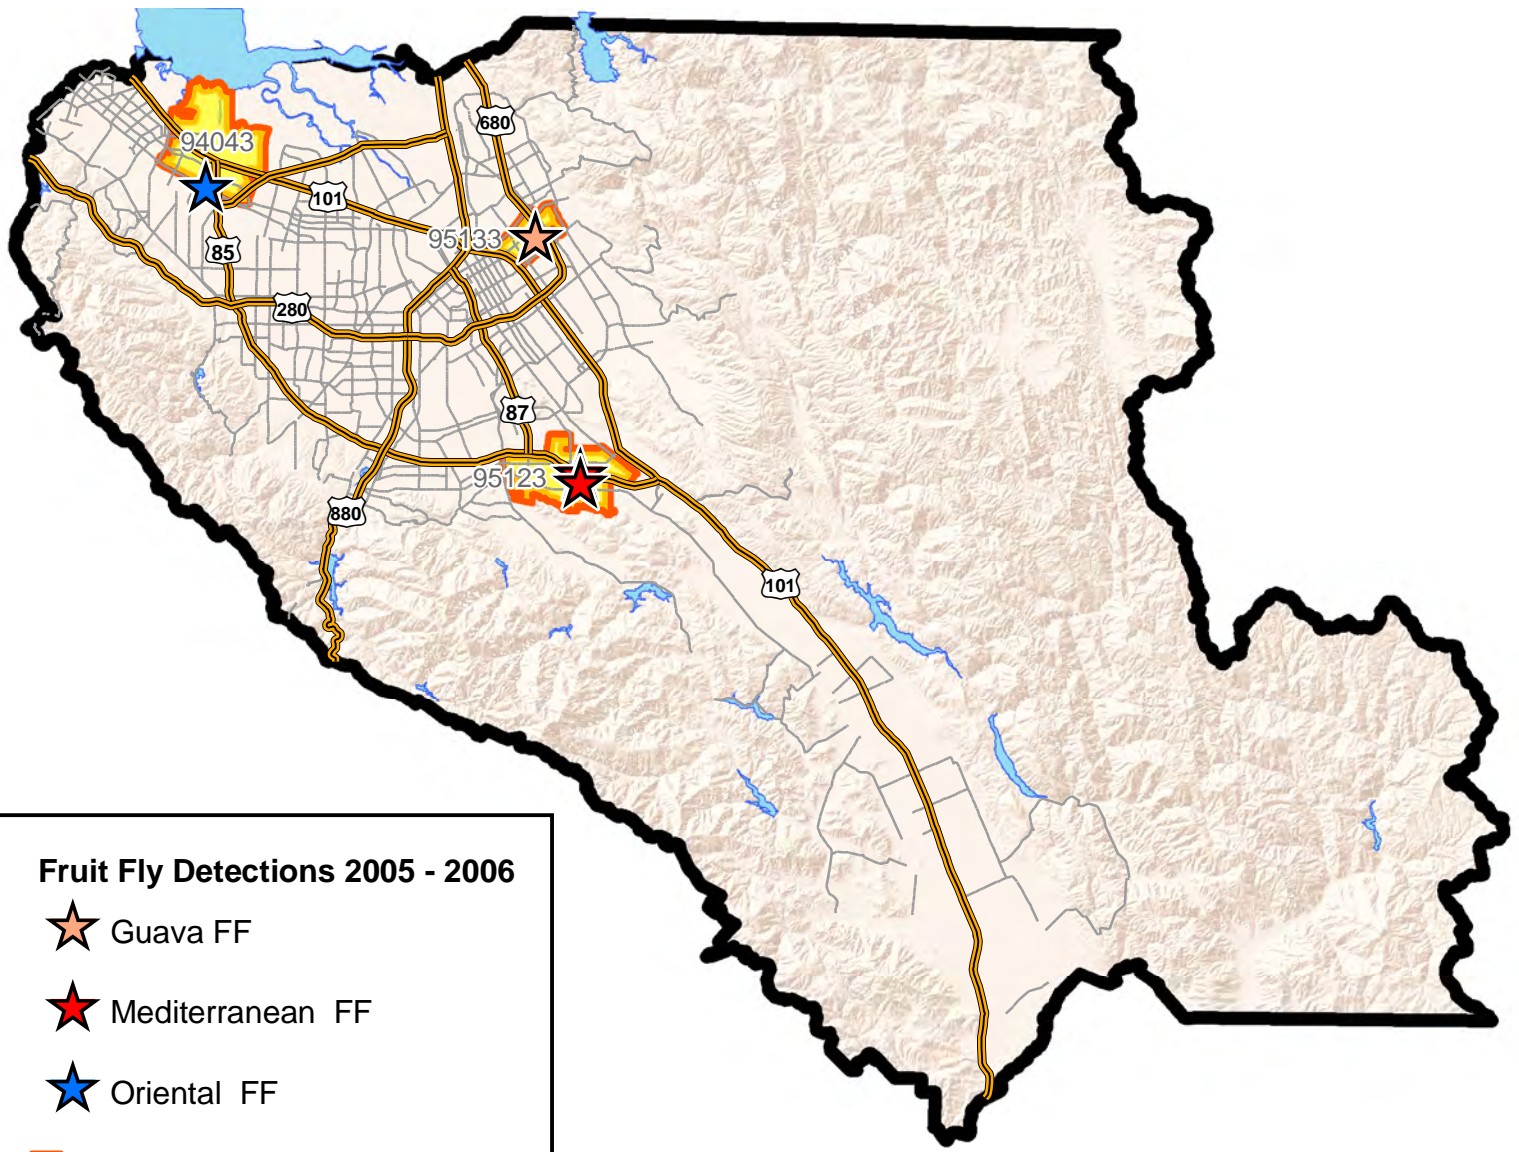

Zip Codes with Exotic Fly Finds			
ZIP Code	Number of Flies	Species	Year
94043	1	<b>Oriental</b>	2006
95123	2	<b>Medfly</b>	2005
95133	1	<b>Guava</b>	2006

**Fruit Fly Detections 2005 - 2006**

-  Guava FF
-  Mediterranean FF
-  Oriental FF
-  ZIP Codes with Fly Detections
-  Freeways
-  Major Roads

**Fruit Fly Species  
Santa Clara County  
Distribution of finds**

**Years 2005 - 2006**