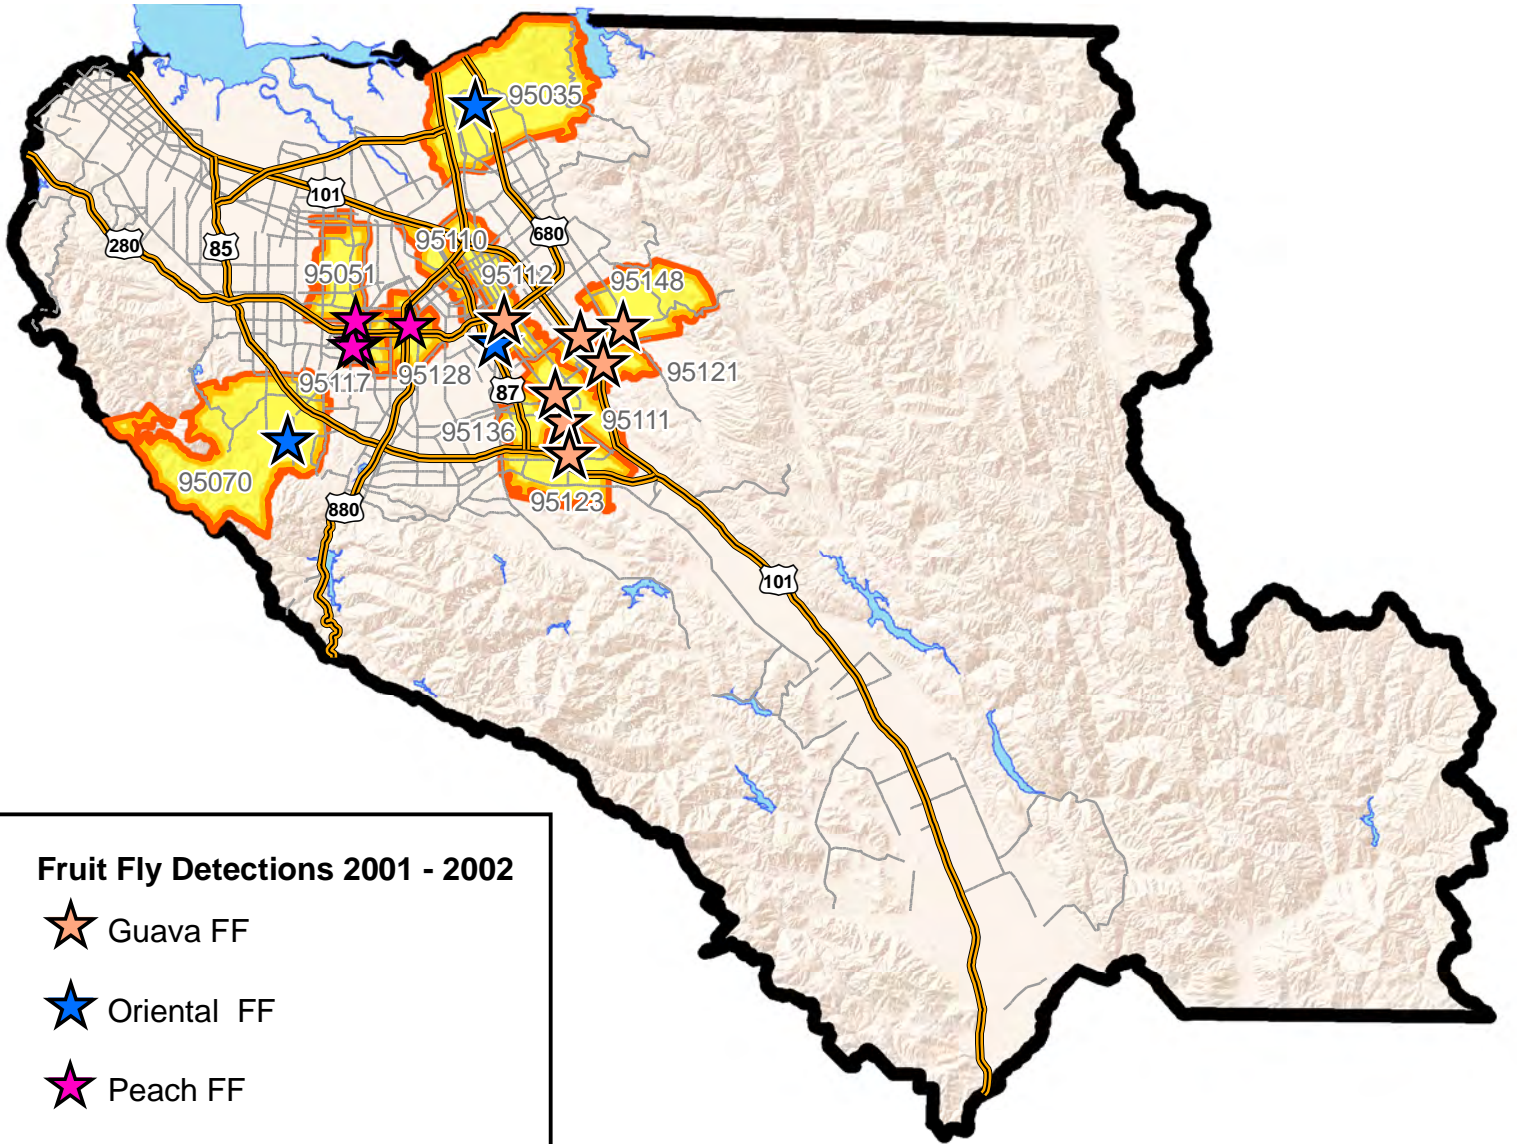

Zip Codes with Exotic Fly Finds							
ZIP Code	Number of Flies	Species	Year	ZIP Code	Number of Flies	Species	Year
95035	1	Oriental	2002	95121	1	Guava	2001
95051	1	Peach	2001	95121	1	Guava	2002
95070	1	Oriental	2002	95123	1	Guava	2001
95110	1	Oriental	2001	95128	1	Peach	2001
95111	1	Guava	2002	95136	1	Guava	2002
95112	1	Guava	2001	95148	1	Guava	2001
95117	2	Peach	2001				

Fruit Fly Detections 2001 - 2002

- Guava FF
- Oriental FF
- Peach FF
- ZIP Codes with Fly Detections
- Freeways
- Major Roads

**Fruit Fly Species
Santa Clara County
Distribution of finds**

Years 2001 - 2002