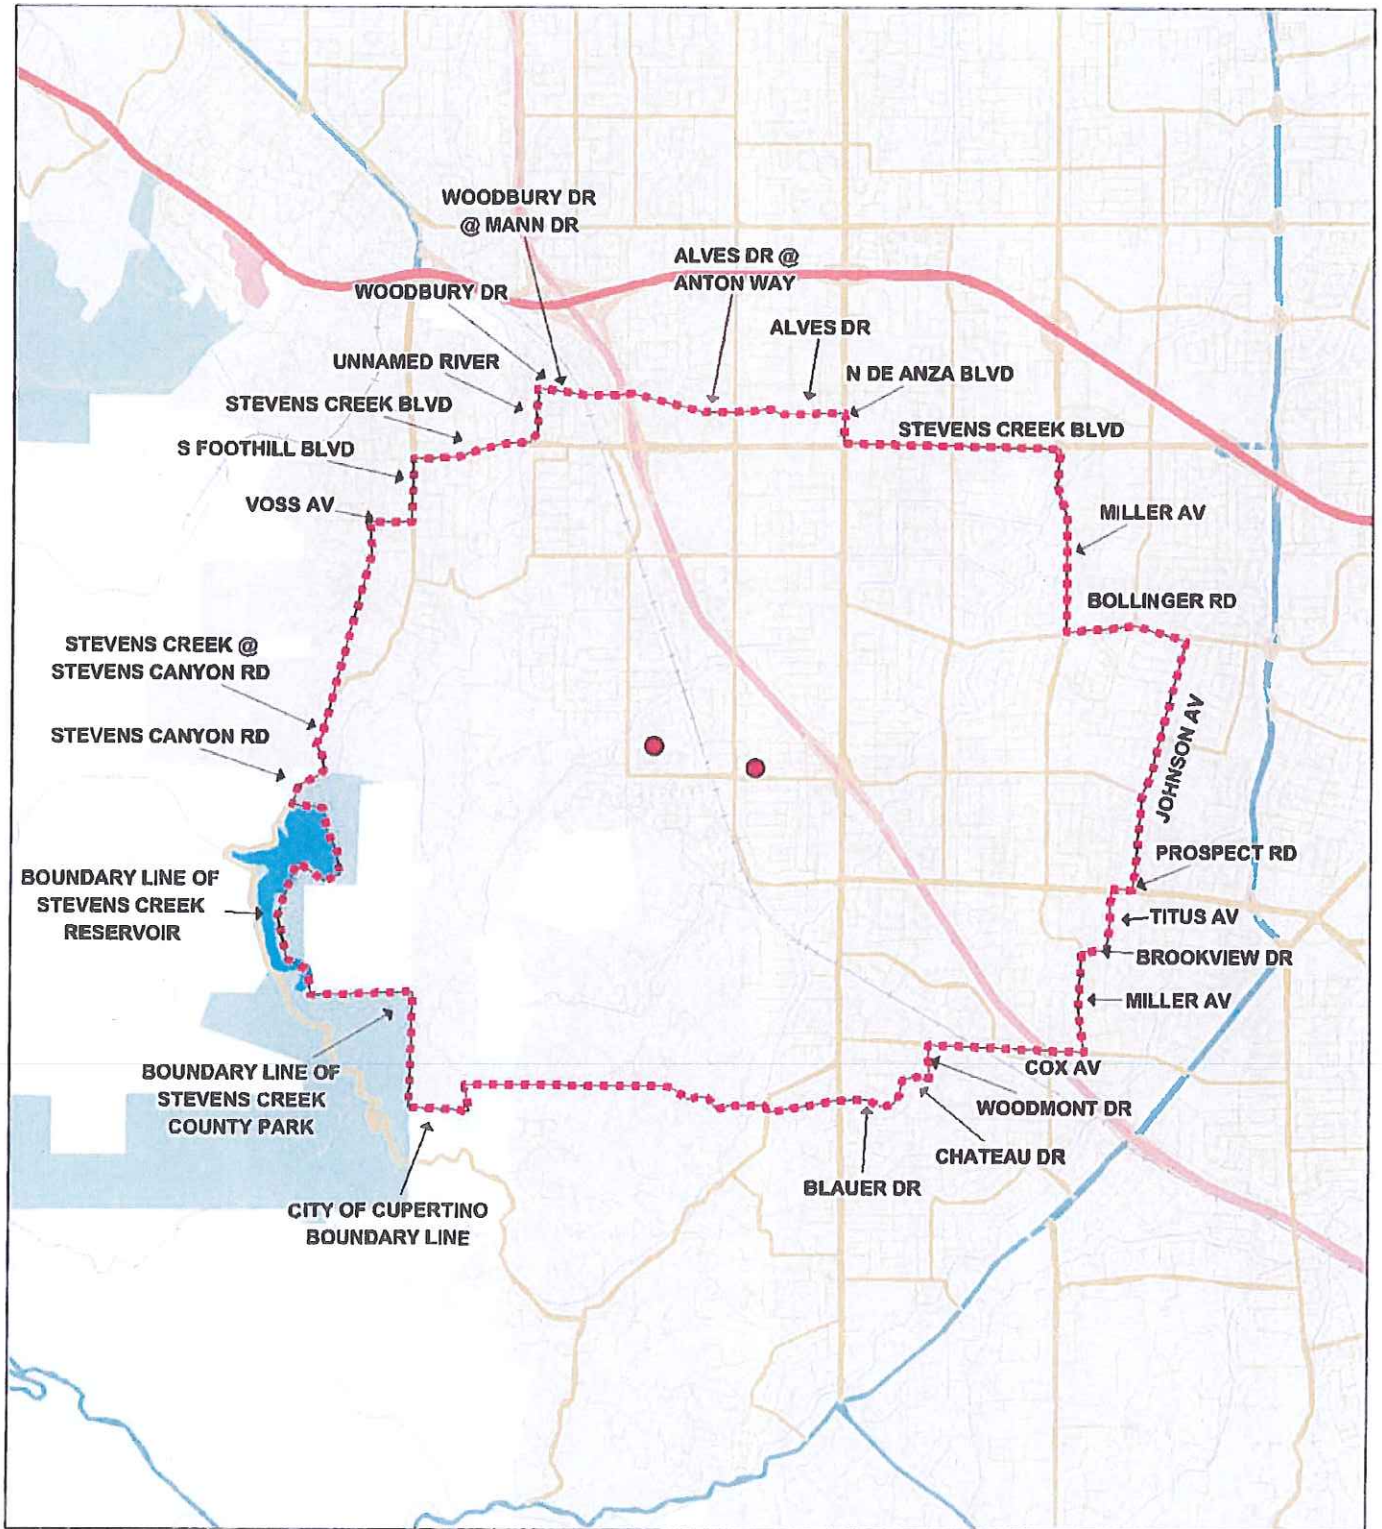

**ORIENTAL FRUIT FLY  
CUPERTINO, SANTA CLARA COUNTY  
2013**

- OFF
- MAXIMUM PROGRAM BOUNDARY

SENSITIVE ENVIRONMENTAL AREA / TREATMENT MITIGATIONS IN PLACE