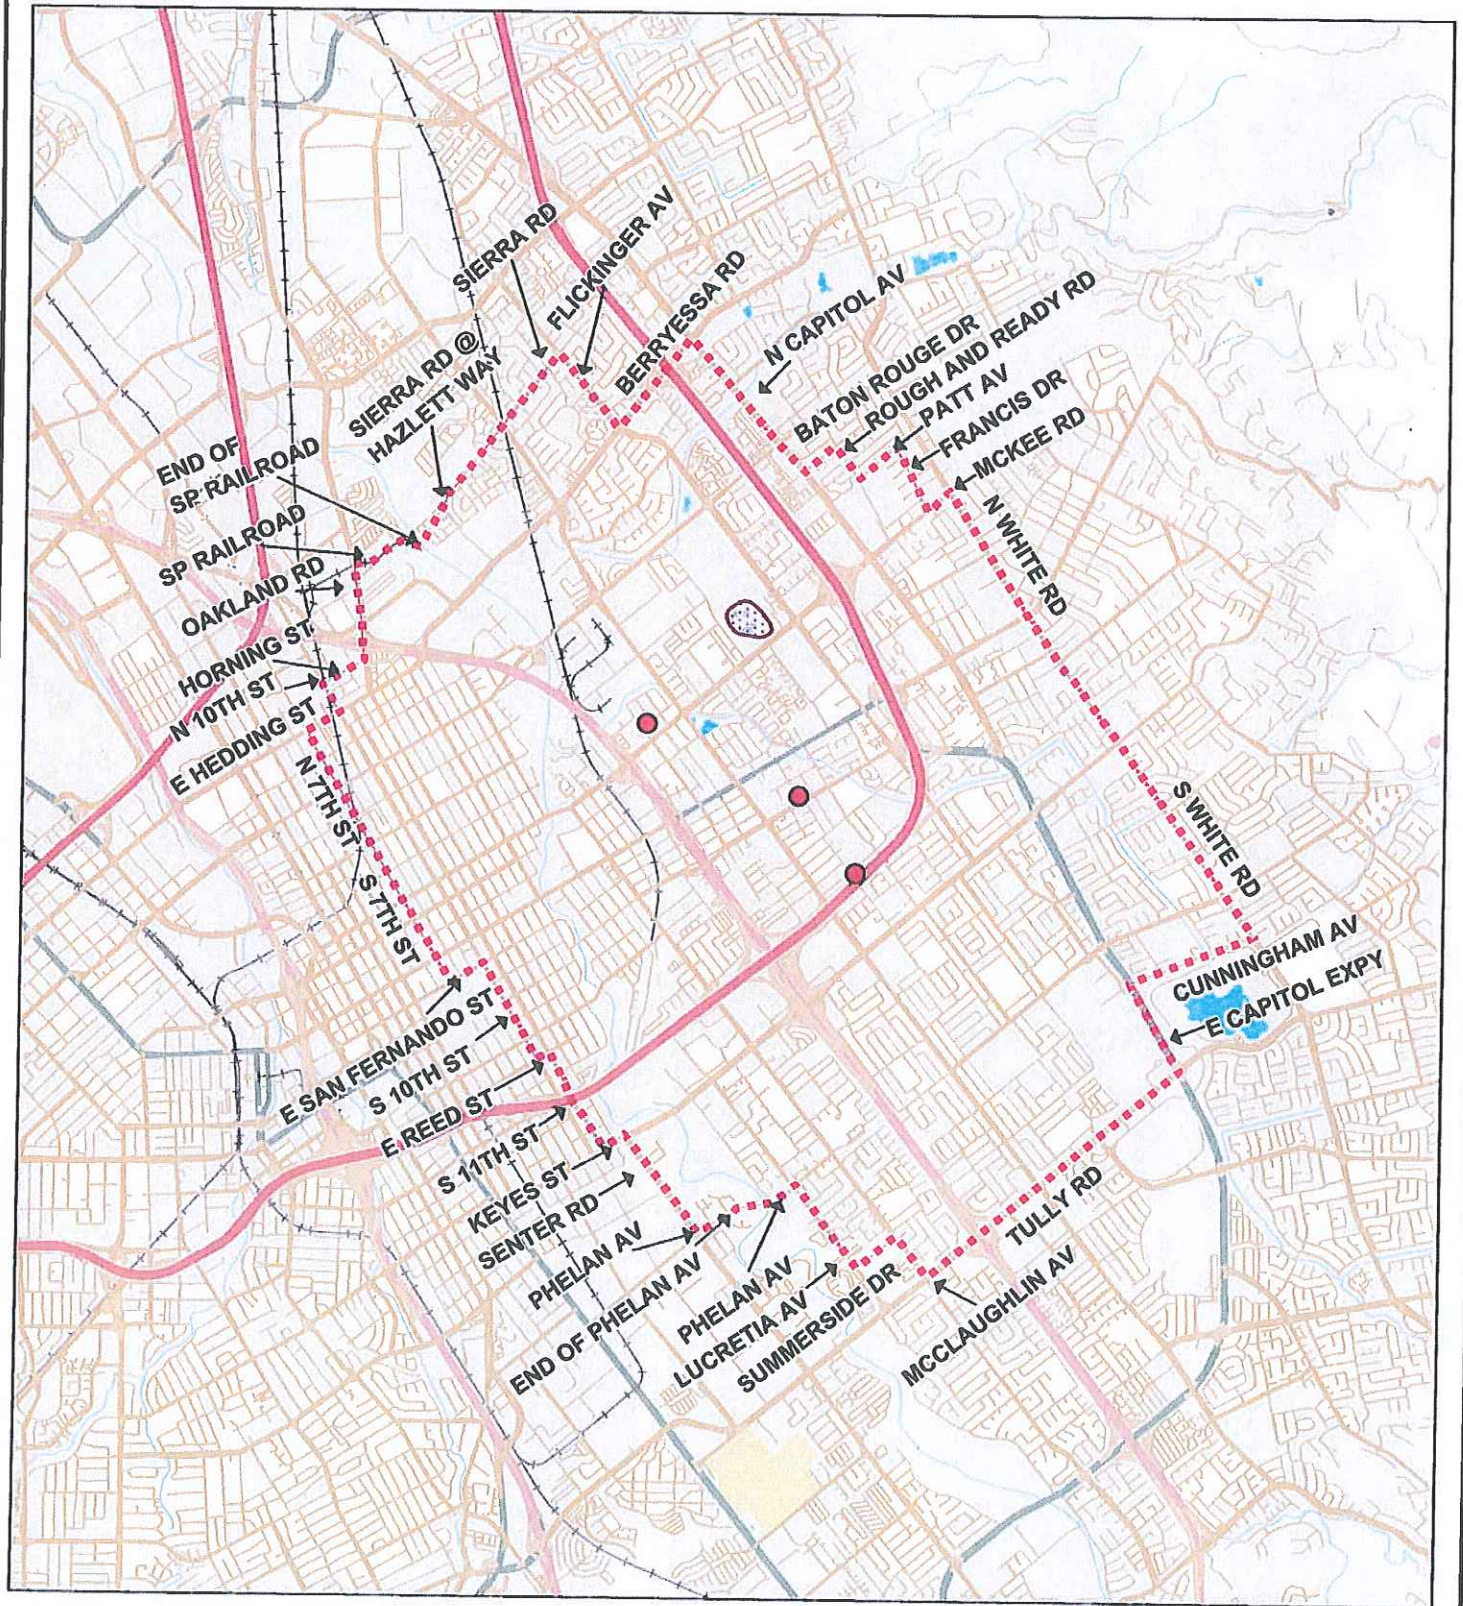

**GUAVA FRUIT FLY
SAN JOSE, SANTA CLARA COUNTY
2013**

- GFF
- ⋯ MAXIMUM PROGRAM BOUNDARY

**SENSITIVE ENVIRONMENTAL
AREA / TREATMENT
MITIGATIONS IN PLACE**